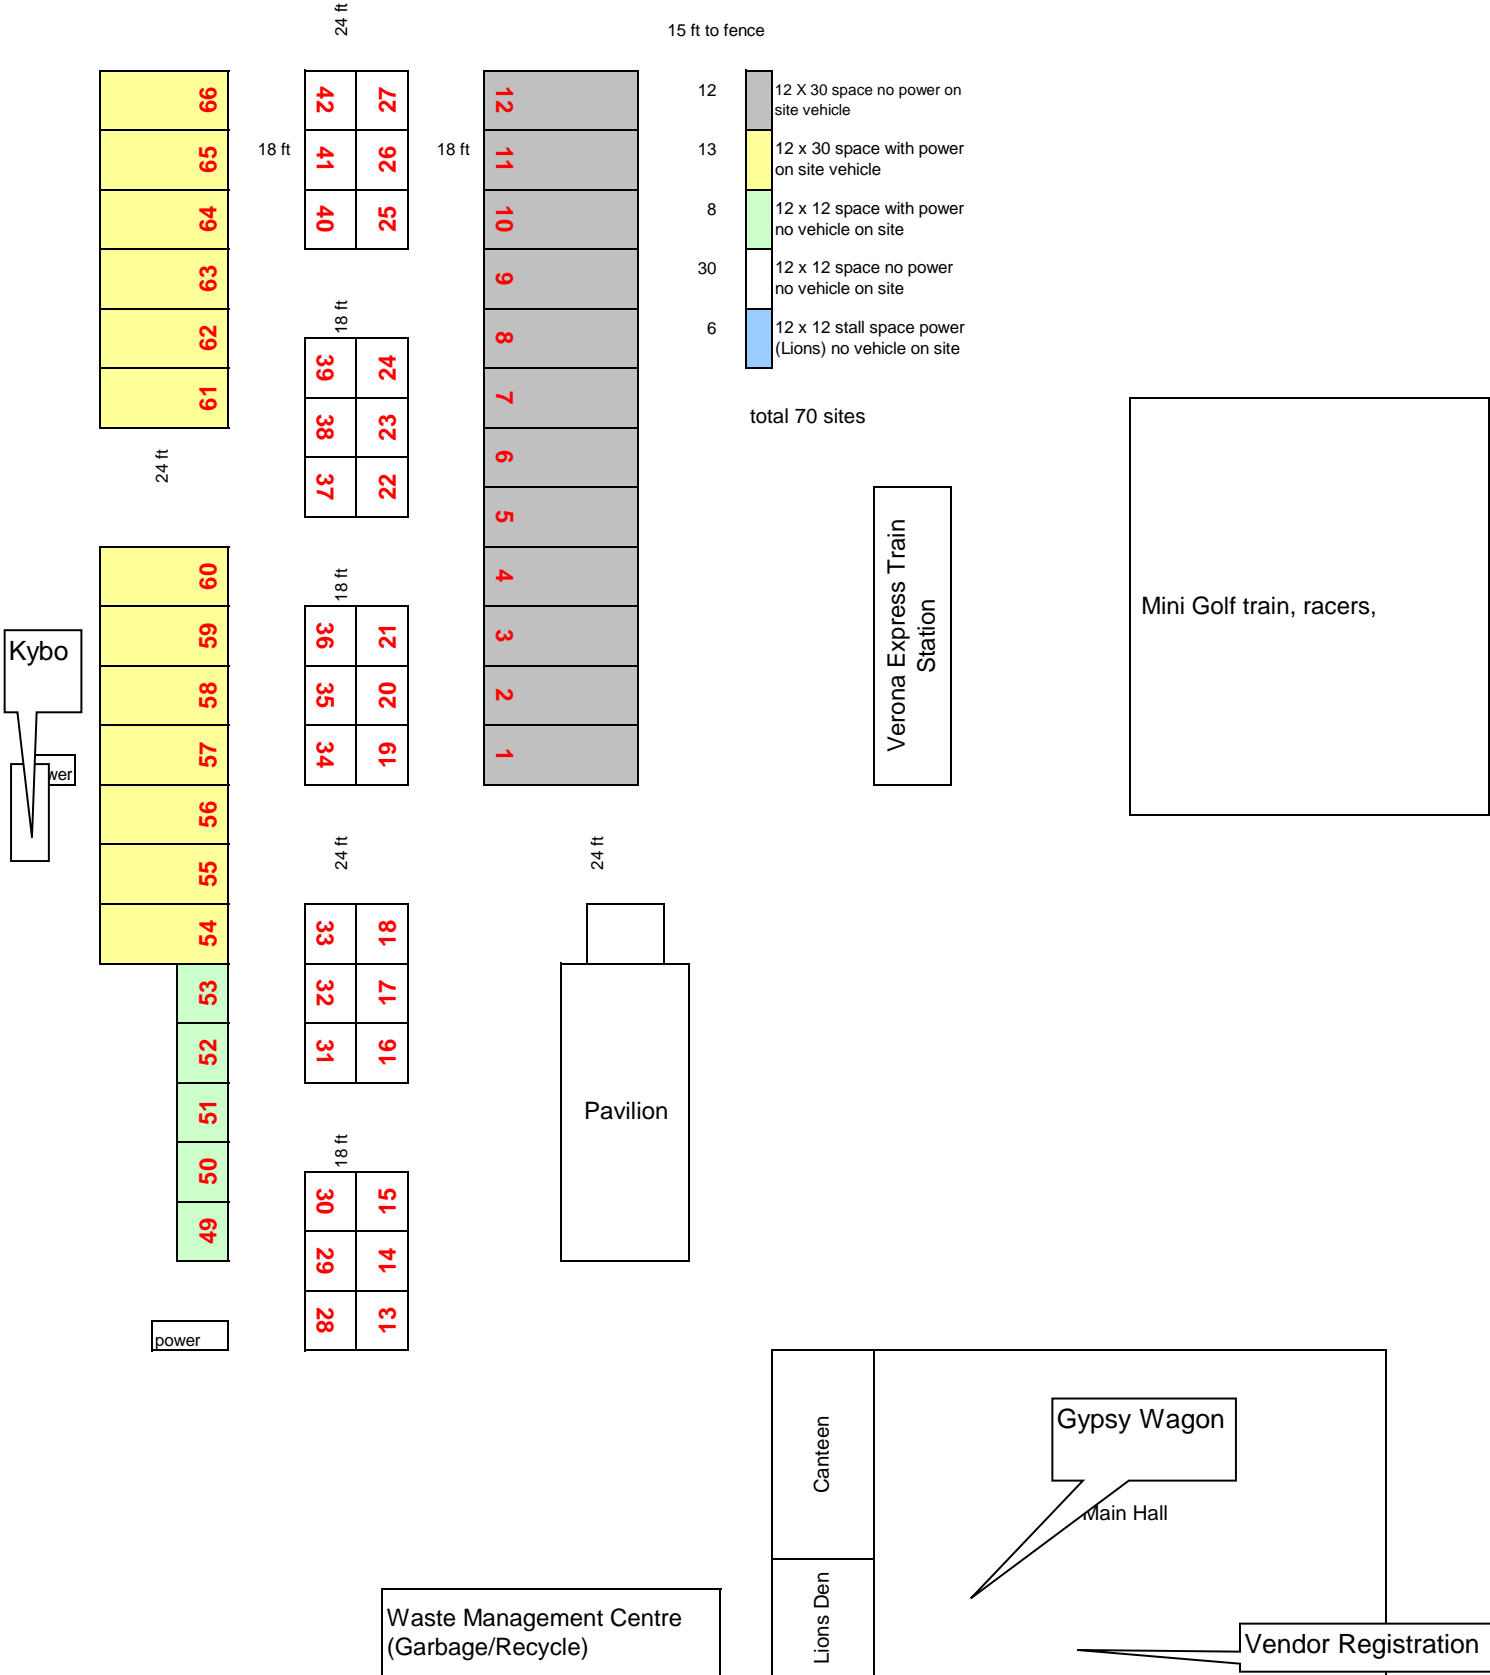

Verona Lions Garlic Festival Vendor Site Plan

Updated February-17

67	68	69	70
----	----	----	----

MAIN ENTRANCE

power

15 ft to fence

- 12 12 X 30 space no power on site vehicle
- 13 12 x 30 space with power on site vehicle
- 8 12 x 12 space with power no vehicle on site
- 30 12 x 12 space no power no vehicle on site
- 6 12 x 12 stall space power (Lions) no vehicle on site

total 70 sites

Verona Express Train Station

Mini Golf train, racers,

Pavilion

Waste Management Centre (Garbage/Recycle)