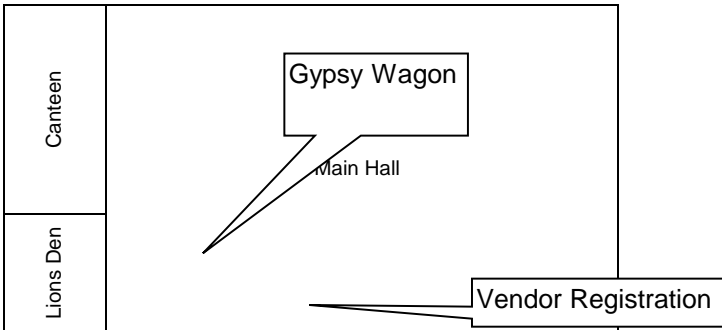

Verona Lions Garlic Festival Vendor Site Plan

Updated February-17

67	68	69	70
----	----	----	----

MAIN ENTRANCE

power

15 ft to fence

- 12 12 X 30 space no power on site vehicle
- 13 12 x 30 space with power on site vehicle
- 8 12 x 12 space with power no vehicle on site
- 30 12 x 12 space no power no vehicle on site
- 6 12 x 12 stall space power (Lions) no vehicle on site

total 70 sites

Verona Express Train Station

Mini Golf train, racers,

Pavilion

Waste Management Centre (Garbage/Recycle)